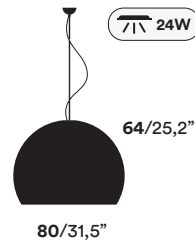

LALAMP CEILING 80