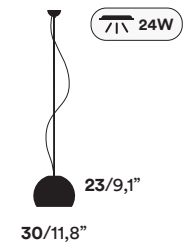

LALAMP CEILING 30