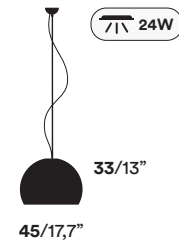

LALAMP CEILING 45